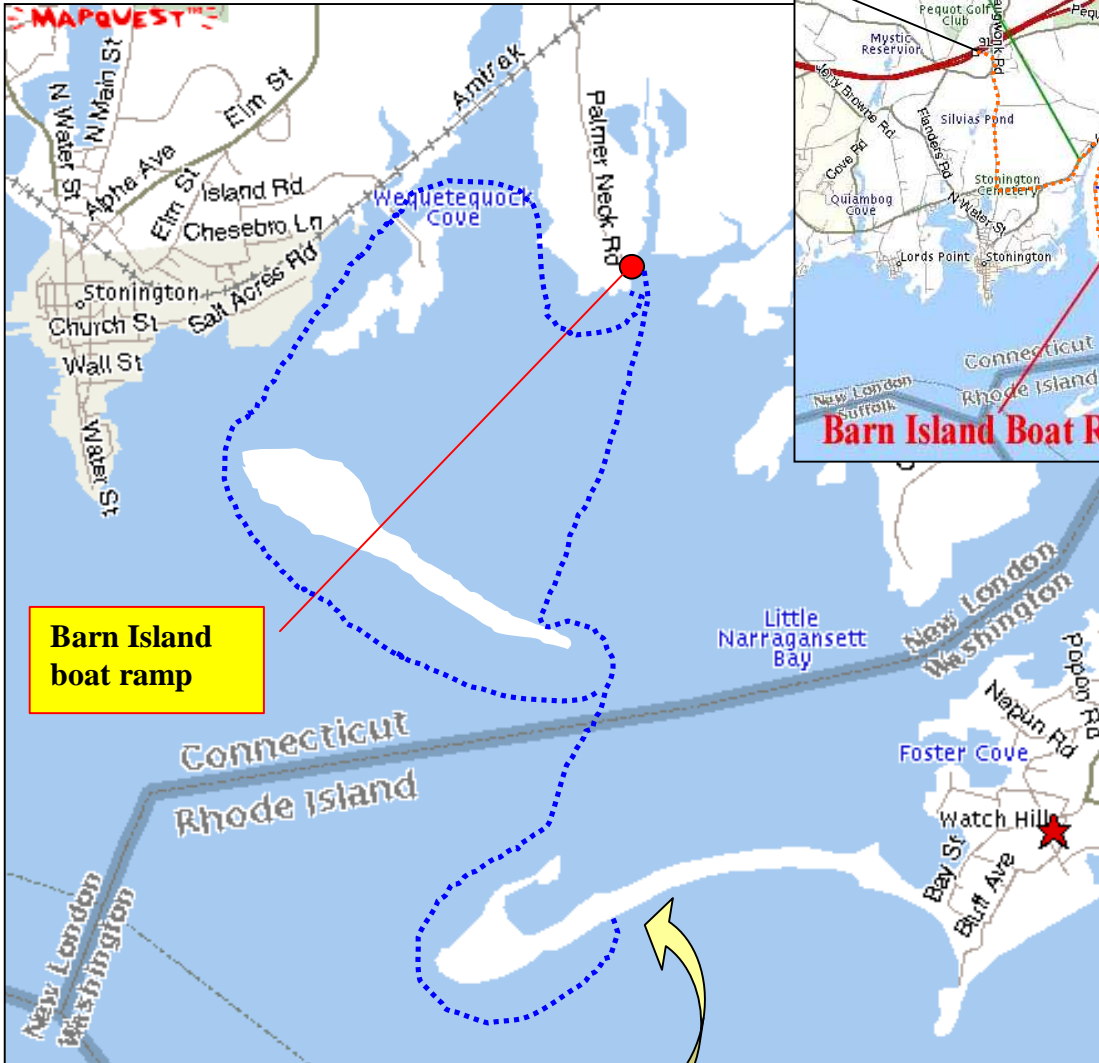

BARN ISLAND/STONINGTON TOUR

I-95 Exit 91, south on North Main,
east on Route 1 to Palmer Neck Road

Barn Island
boat ramp